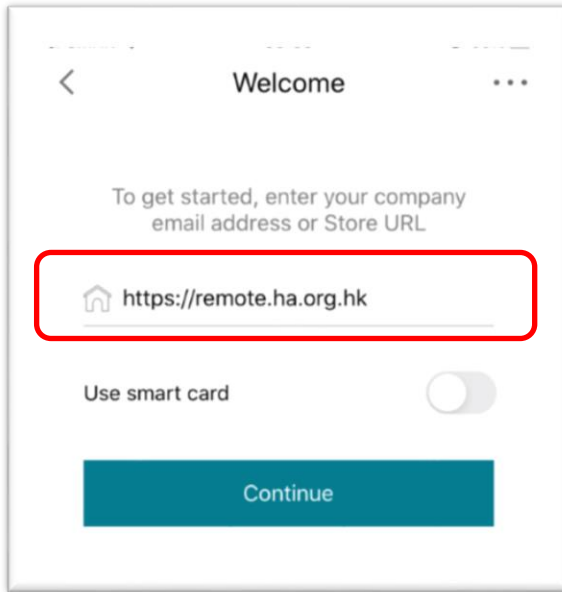

### 3 Access HA Webmail

After successful logon, open **Safari**, Click “**Web Bookmarks**” --> “**HA Intranet Webmail**”

## 4 Citrix Workspace Installation for Remote Desktop and I-Drive

Please download the Citrix Workspace from App Store

- I. Open **App Store**
- II. Search and install **Citrix Workspace**  
(Apple ID required)

- III. When installation complete, a Citrix Workspace icon will be available

- IV. Select **“Allow”** and click **“Get Started”**

V. Input URL “<https://remote.ha.org.hk>” and “Continue”

VI. Please input your HA CORP account credential, then click “Log On”

VII. Enter One Time Password from HA Chat

VIII. After success logon, you will see the application list

IX. If no icon appear, please refresh the screen by pull down the application list