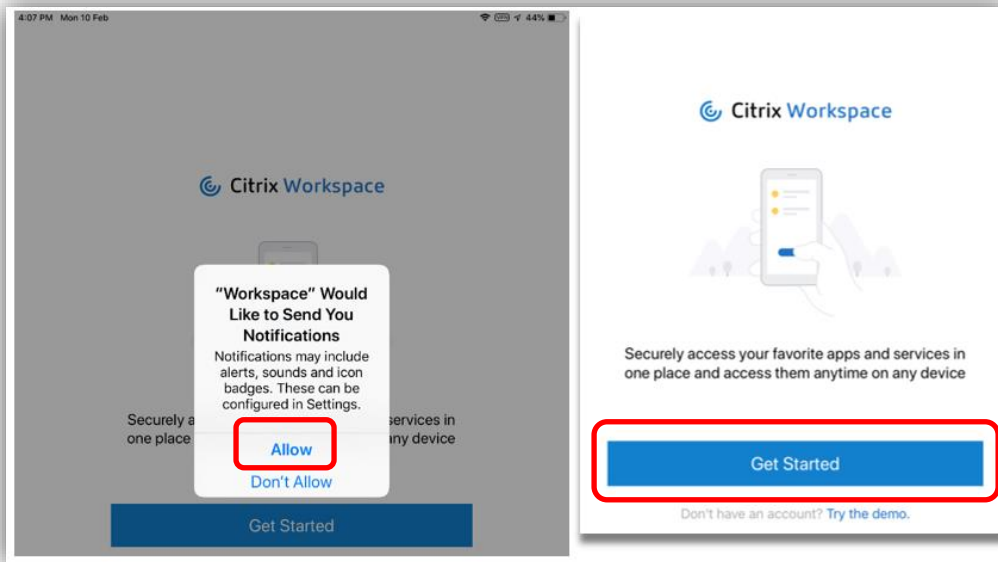

## 4 Citrix Workspace Installation for Remote Desktop and I-Drive

Please download the Citrix Workspace from App Store

- I. Open **App Store**
- II. Search and install **Citrix Workspace**  
(Apple ID required)

- III. When installation complete, a Citrix Workspace icon will be available

- IV. Select **“Allow”** and click **“Get Started”**

V. Input URL “<https://remote.ha.org.hk>” and “Continue”

VI. Please input your HA CORP account credential, then click “Log On”

VII. Enter One Time Password from HA Chat

VIII. After success logon, you will see the application list

IX. If no icon appear, please refresh the screen by pull down the application list