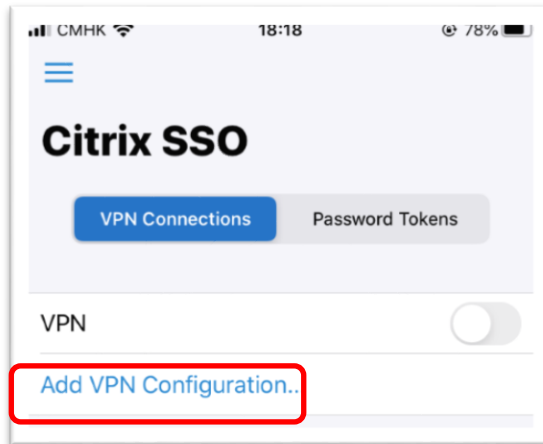

VII. Enter One Time Password from HA Chat

VIII. After success logon, you will see the application list

IX. If no icon appear, please refresh the screen by pull down the application list

## 5 Citrix SSO for CBNS, Radi Imaging (DDR) & mobile IVM

Please download the Citrix SSO from App Store

- I. Open **App Store**
- II. Search and install **Citrix SSO**  
(Apple ID required)

- III. When installation complete, a Citrix SSO icon will be available

- IV. Select “Add VPN Configuration”

- V. Input URL “<https://remote.ha.org.hk>” and “Save”

VI. Click **“Allow”**

VII. Please input your HA CORP account credential, then click **“Log On”**

VIII. Enter One Time Password from HA Chat