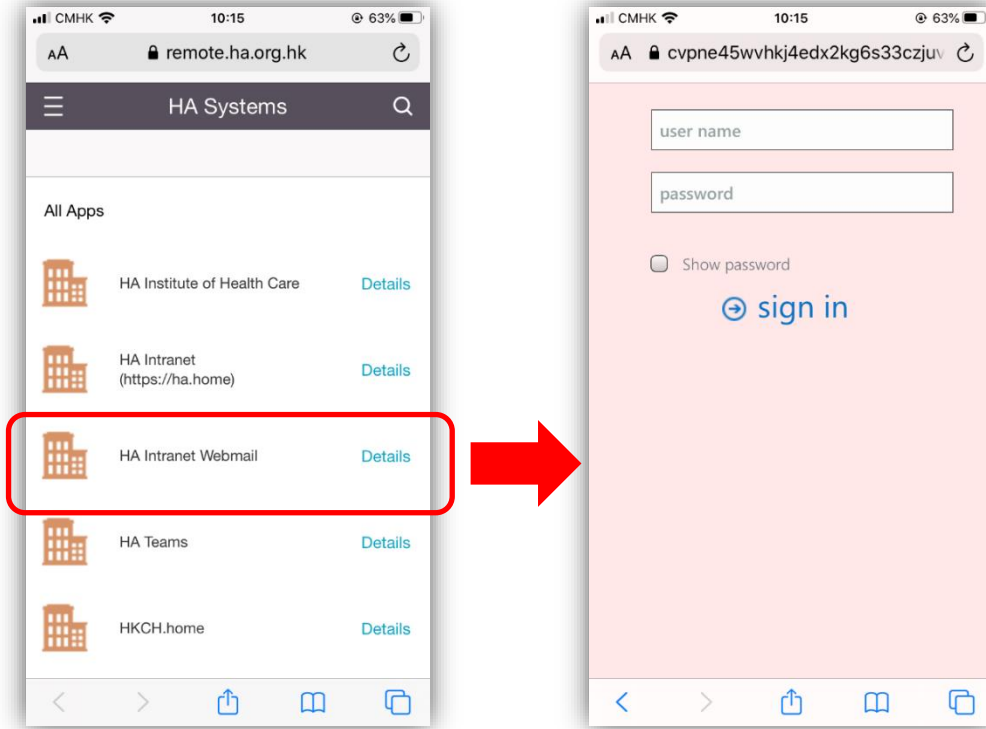

3 Access HA Webmail

After successful logon, open **Safari**, Click “**Web Bookmarks**” --> “**HA Intranet Webmail**”