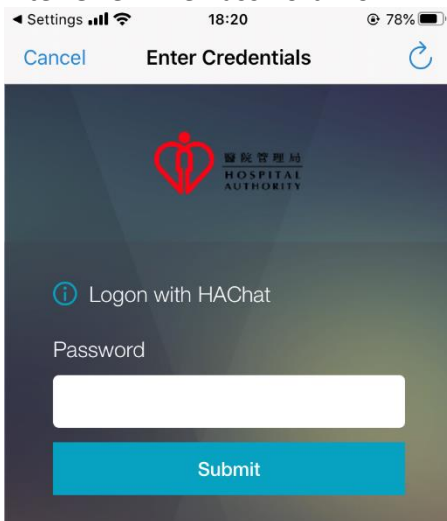

VII. Enter One Time Password from HA Chat

VIII. After success logon, you will see the application list

IX. If no icon appear, please refresh the screen by pull down the application list

## 5 Citrix SSO for CBNS, Radi Imaging (DDR) & mobile IVM

Please download the Citrix SSO from App Store

- I. Open **App Store**
- II. Search and install **Citrix SSO**  
(Apple ID required)

- III. When installation complete, a Citrix SSO icon will be available

- IV. Select “Add VPN Configuration”

- V. Input URL “<https://remote.ha.org.hk>” and “Save”

VI. Click **“Allow”**

VII. Please input your HA CORP account credential, then click **“Log On”**

VIII. Enter One Time Password from HA Chat

IX. After success logon, VPN will show “**Connected**”

X. For mobile IVM, launch the app directly

XI. For CBNS, open Safari \ Chrome and access [http://cmseap-corp-ccss-prd.server.ha.org.hk:36144/cbns\\_expstartup/express/html/cmsStartup.jsp](http://cmseap-corp-ccss-prd.server.ha.org.hk:36144/cbns_expstartup/express/html/cmsStartup.jsp)