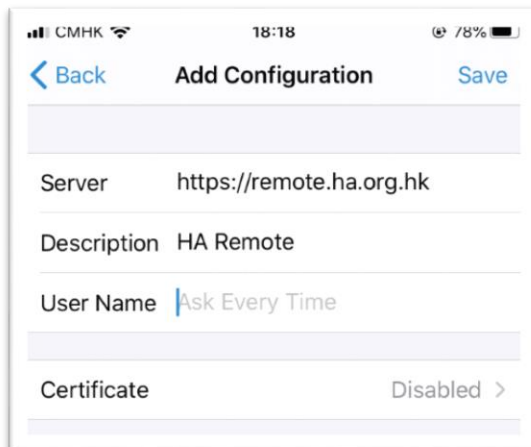

- III. When installation complete, a Citrix Workspace icon will be available

- IV. Select **“Allow”** and click **“Get Started”**

V. Input URL “<https://remote.ha.org.hk>” and “Continue”

VI. Please input your HA CORP account credential, then click “Log On”

VII. Enter One Time Password from HA Chat

VIII. After success logon, you will see the application list

IX. If no icon appear, please refresh the screen by pull down the application list

## 5 Citrix SSO for CBNS, Radi Imaging (DDR) & mobile IVM

Please download the Citrix SSO from App Store

- I. Open **App Store**
- II. Search and install **Citrix SSO**  
(Apple ID required)

- III. When installation complete, a Citrix SSO icon will be available

- IV. Select “Add VPN Configuration”

- V. Input URL “<https://remote.ha.org.hk>” and “Save”

VI. Click **“Allow”**

VII. Please input your HA CORP account credential, then click **“Log On”**

VIII. Enter One Time Password from HA Chat