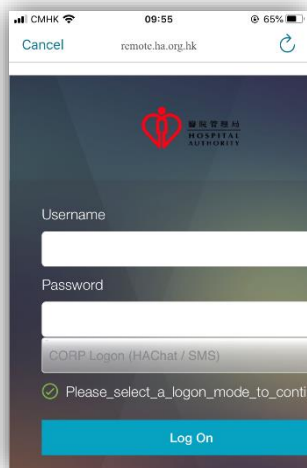

## 4 Citrix Workspace Installation for Remote Desktop and I-Drive

Please download the Citrix Workspace from App Store

- I. Open **App Store**
- II. Search and install **Citrix Workspace**  
(Apple ID required)

- III. When installation complete, a Citrix Workspace icon will be available

- IV. Select **“Allow”** and click **“Get Started”**

V. Input URL “<https://remote.ha.org.hk>” and “Continue”

VI. Please input your HA CORP account credential, then click “Log On”

VII. Enter One Time Password from HA Chat

VIII. After success logon, you will see the application list

IX. If no icon appear, please refresh the screen by pull down the application list

## 5 Citrix SSO for CBNS, Radi Imaging (DDR) & mobile IVM

Please download the Citrix SSO from App Store

- I. Open **App Store**
- II. Search and install **Citrix SSO**  
(Apple ID required)

- III. When installation complete, a Citrix SSO icon will be available