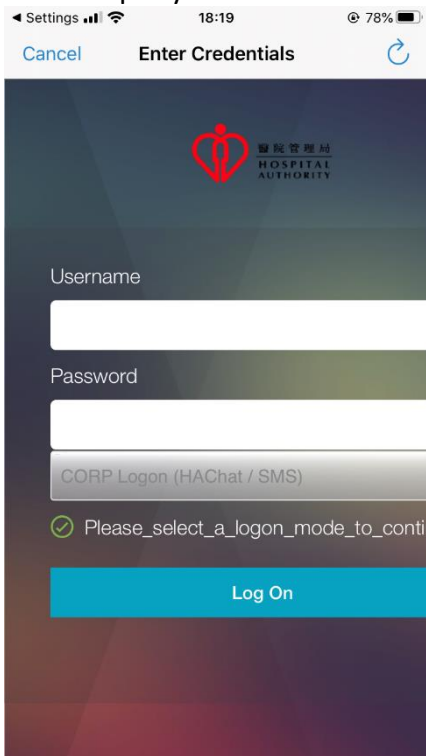

VII. Enter One Time Password from HA Chat

VIII. After success logon, you will see the application list

IX. If no icon appear, please refresh the screen by pull down the application list

## 5 Citrix SSO for CBNS, Radi Imaging (DDR) & mobile IVM

Please download the Citrix SSO from App Store

- I. Open **App Store**
- II. Search and install **Citrix SSO**  
(Apple ID required)

- III. When installation complete, a Citrix SSO icon will be available

- IV. Select “Add VPN Configuration”

- V. Input URL “<https://remote.ha.org.hk>” and “Save”

VI. Click **“Allow”**

VII. Please input your HA CORP account credential, then click **“Log On”**

VIII. Enter One Time Password from HA Chat

IX. After success logon, VPN will show “**Connected**”

X. For mobile IVM, launch the app directly

XI. For CBNS, open Safari \ Chrome and access [http://cmseap-corp-ccss-prd.server.ha.org.hk:36144/cbns\\_expstartup/express/html/cmsStartup.jsp](http://cmseap-corp-ccss-prd.server.ha.org.hk:36144/cbns_expstartup/express/html/cmsStartup.jsp)