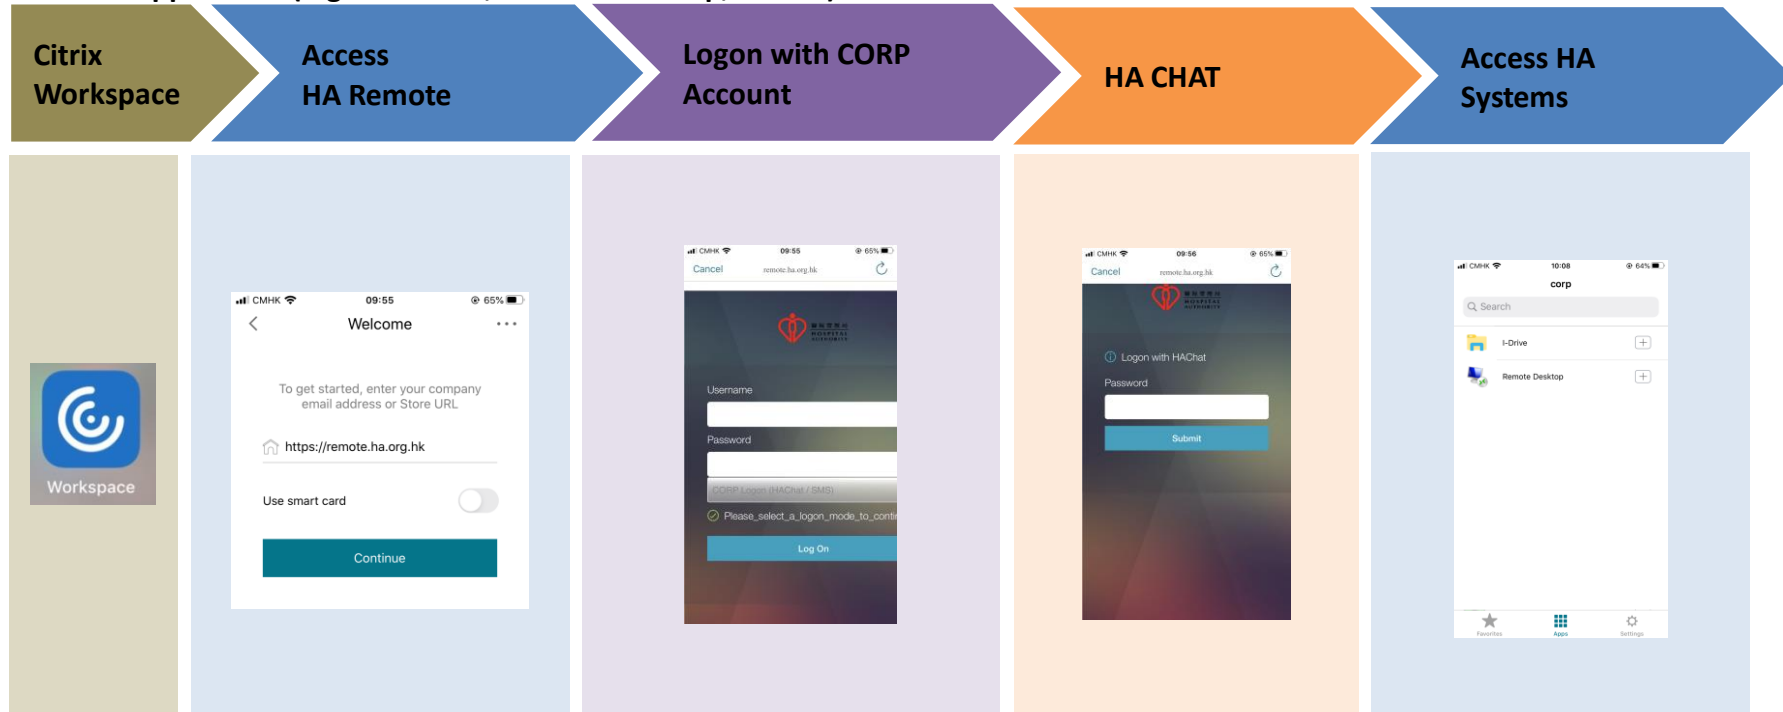

## 2 Logon Flow

For Web bookmark (e.g. ha.home, OWA)

Access HA Remote & Logon with CORP account

<https://remote.ha.org.hk>

For HA Chat / SMS user

- Enter HA CORP account and password

Enter One Time Password

- Enter the OTP message from HA CHAT \ SMS

Access HA Systems

For Token user

- Select "CORP Logon (Token)"
- Enter HA CORP account and password

- Enter token code

For Citrix application (e.g. Citrix ePR, Remote Desktop, I-Drive)

For Tunnel application (e.g. CBNS, mobile IVM)