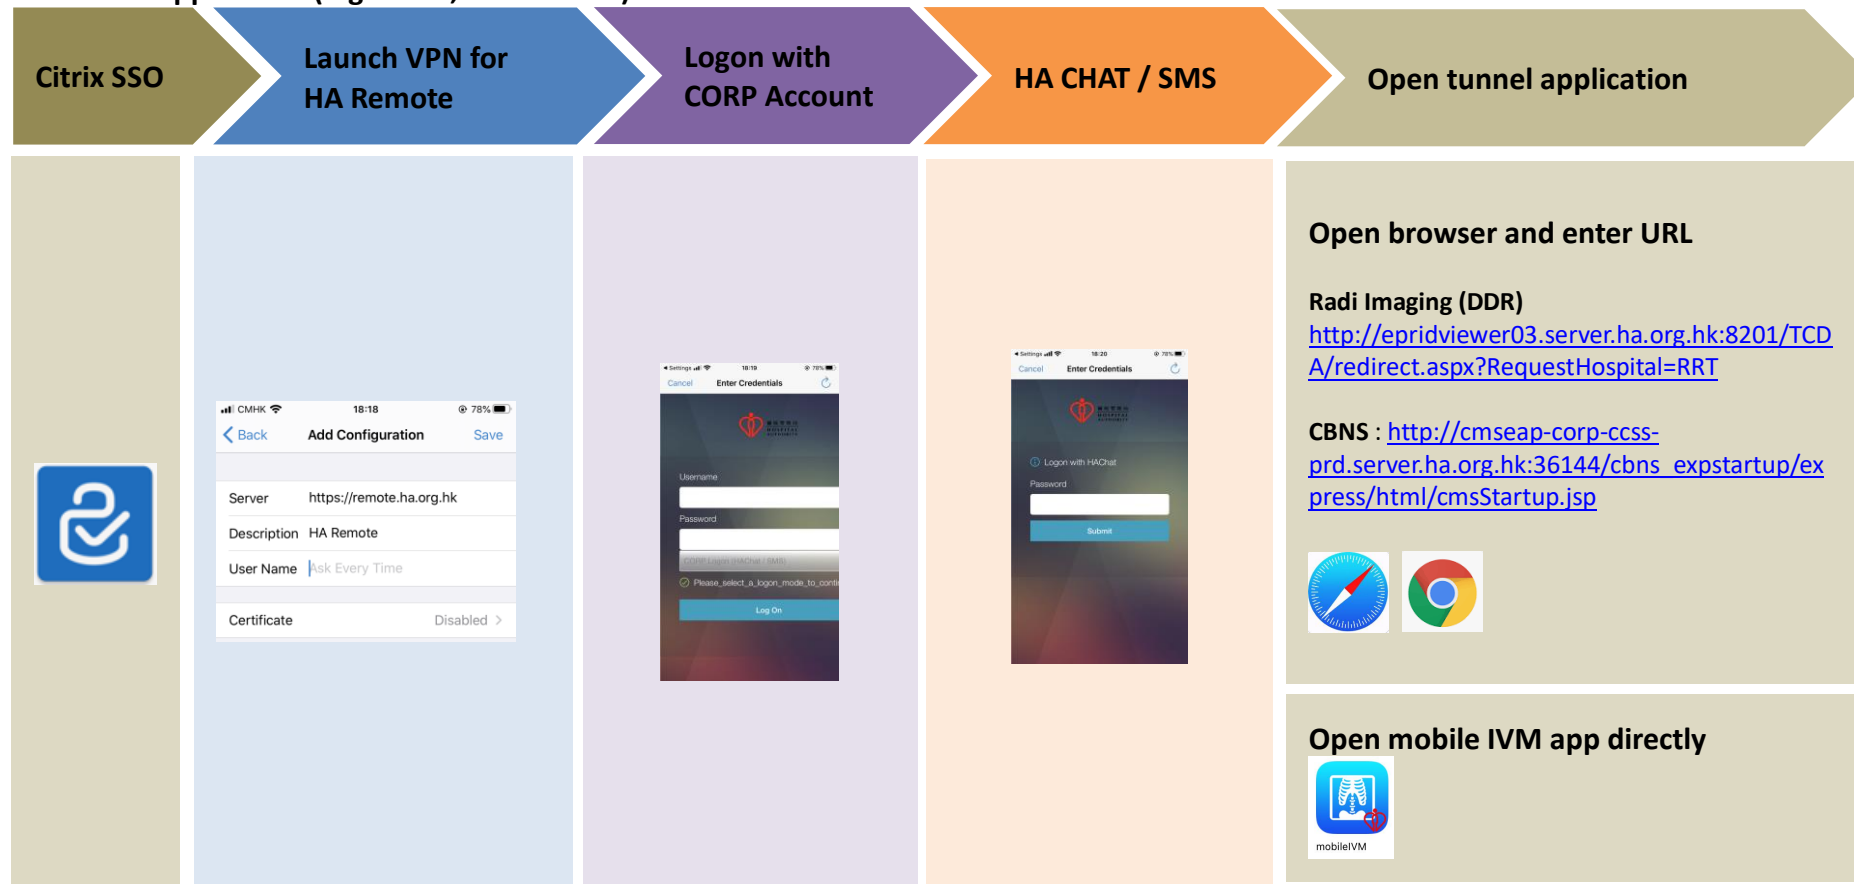

## 2 Logon Flow

For Web bookmark (e.g. ha.home, OWA)

Access HA Remote & Logon with CORP account

<https://remote.ha.org.hk>

For HA Chat / SMS user

- Enter HA CORP account and password

Enter One Time Password

- Enter the OTP message from HA CHAT \ SMS

Access HA Systems

For Token user

- Select "CORP Logon (Token)"
- Enter HA CORP account and password

- Enter token code

For Citrix application (e.g. Citrix ePR, Remote Desktop, I-Drive)

For Tunnel application (e.g. CBNS, mobile IVM)