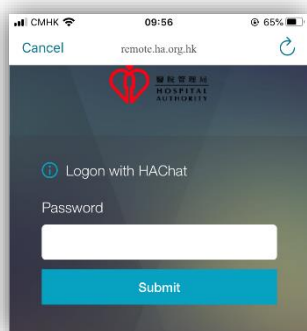

## 4 Citrix Workspace Installation for Remote Desktop and I-Drive

Please download the Citrix Workspace from App Store

- I. Open **App Store**
- II. Search and install **Citrix Workspace**  
(Apple ID required)

- III. When installation complete, a Citrix Workspace icon will be available

- IV. Select **“Allow”** and click **“Get Started”**

V. Input URL “<https://remote.ha.org.hk>” and “Continue”

VI. Please input your HA CORP account credential, then click “Log On”

VII. Enter One Time Password from HA Chat

VIII. After success logon, you will see the application list

IX. If no icon appear, please refresh the screen by pull down the application list