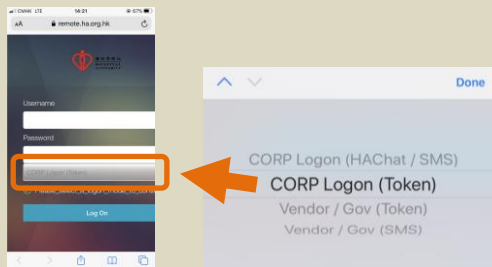

## 2 Logon Flow

For Web bookmark (e.g. ha.home, OWA)

Access HA Remote & Logon with CORP account

<https://remote.ha.org.hk>

For HA Chat / SMS user

- Enter HA CORP account and password

Enter One Time Password

- Enter the OTP message from HA CHAT \ SMS

Access HA Systems

For Token user

- Select "CORP Logon (Token)"
- Enter HA CORP account and password

- Enter token code

For Citrix application (e.g. Citrix ePR, Remote Desktop, I-Drive)