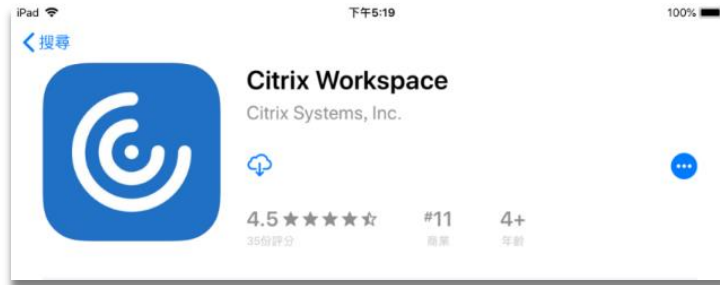

4 Citrix Workspace Installation for Remote Desktop and I-Drive

Please download the Citrix Workspace from App Store

- I. Open **App Store**
- II. Search and install **Citrix Workspace**
  (Apple ID required)