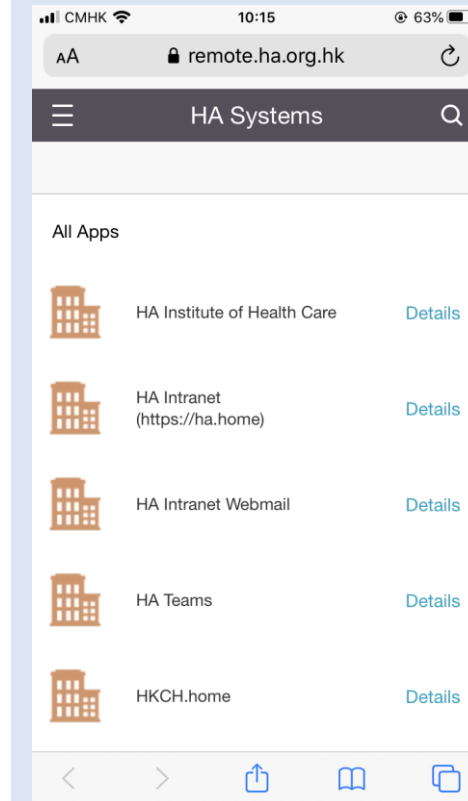

## 1.1 Apple iOS Client Requirement

	HA Remote
URL	<a href="https://remote.ha.org.hk">https://remote.ha.org.hk</a>
Client Platform	iOS 12-16
Recommended Browser	Safari (default)
Citrix Application Requirement	Citrix Workspace
Tunnel Requirement	Citrix SSO
Installation Requirement	App Store logon account

### How to find out computer name:

Right Click “This PC” > “Properties” > “Computer Name”

## 2 Logon Flow

For Web bookmark (e.g. ha.home, OWA)

Access HA Remote & Logon with CORP account

<https://remote.ha.org.hk>

For HA Chat / SMS user

- Enter HA CORP account and password

Enter One Time Password

- Enter the OTP message from HA CHAT \ SMS

Access HA Systems

For Token user

- Select "CORP Logon (Token)"
- Enter HA CORP account and password

- Enter token code

For Citrix application (e.g. Citrix ePR, Remote Desktop, I-Drive)