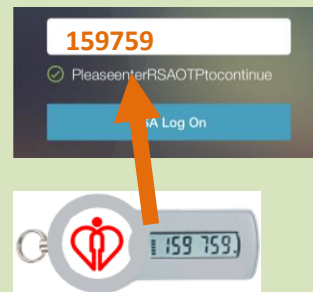

- Enter the OTP message from HA CHAT \ SMS

Access HA Systems

For Token user

- Select "CORP Logon (Token)"
- Enter HA CORP account and password

- Enter token code

For Citrix application (e.g. Citrix ePR, Remote Desktop, I-Drive)