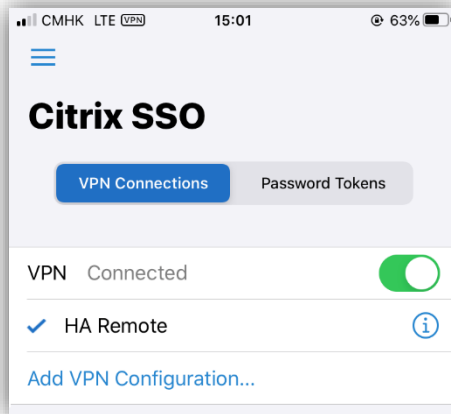

## 5 Citrix SSO for CBNS, Radi Imaging (DDR) & mobile IVM

Please download the Citrix SSO from App Store

- I. Open **App Store**
- II. Search and install **Citrix SSO**  
(Apple ID required)

- III. When installation complete, a Citrix SSO icon will be available

- IV. Select “Add VPN Configuration”

- V. Input URL “<https://remote.ha.org.hk>” and “Save”

VI. Click **“Allow”**

VII. Please input your HA CORP account credential, then click **“Log On”**

VIII. Enter One Time Password from HA Chat

IX. After success logon, VPN will show “**Connected**”

X. For mobile IVM, launch the app directly

XI. For CBNS, open Safari \ Chrome and access [http://cmseap-corp-ccss-prd.server.ha.org.hk:36144/cbns\\_expstartup/express/html/cmsStartup.jsp](http://cmseap-corp-ccss-prd.server.ha.org.hk:36144/cbns_expstartup/express/html/cmsStartup.jsp)