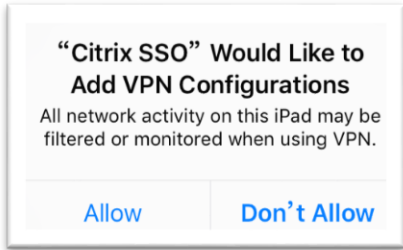

VI. Click **“Allow”**