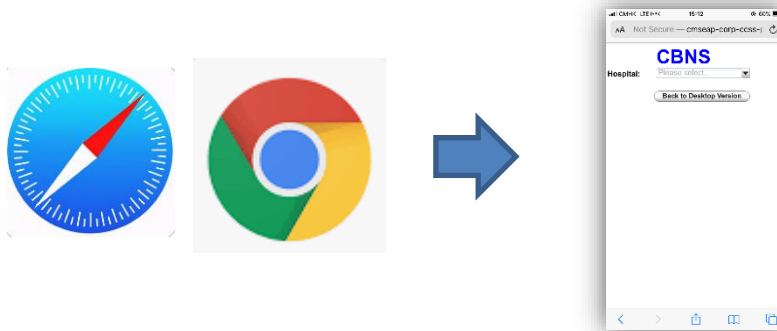

X. For mobile IVM, launch the app directly

XI. For CBNS, open Safari \ Chrome and access <http://cmseap-corp-ccss-prd.server.ha.org.hk:36144/cbns_expstartup/express/html/cmsStartup.jsp>