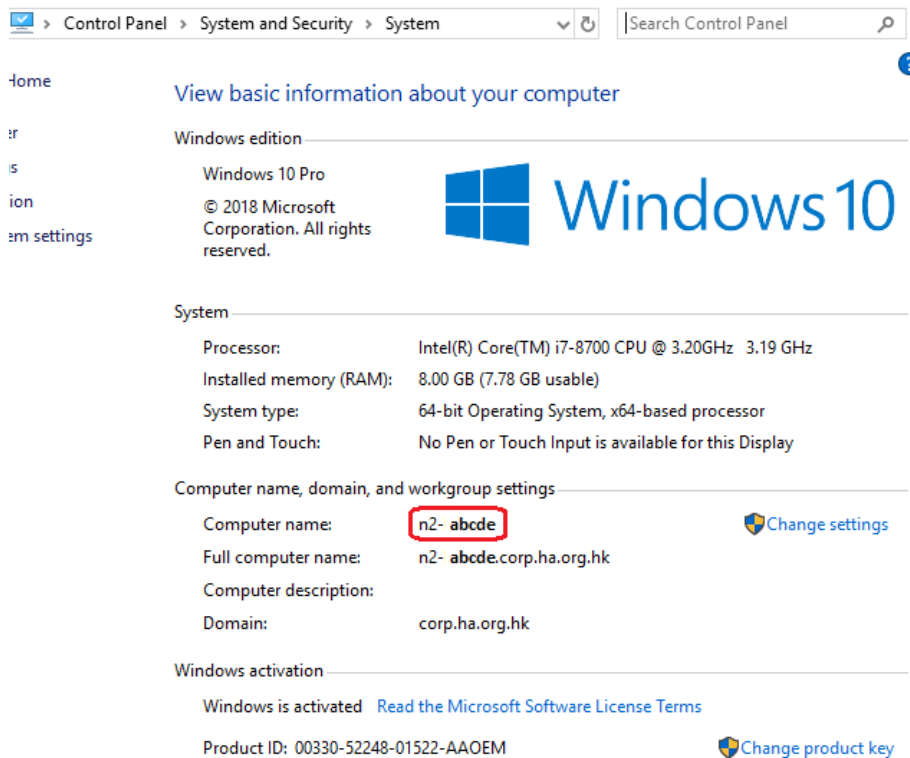

1 Prerequisite

1.1 Apple iOS Client Requirement

	HA Remote
URL	https://remote.ha.org.hk
Client Platform	iOS 12-16
Recommended Browser	Safari (default)
Citrix Application Requirement	Citrix Workspace
Tunnel Requirement	Citrix SSO
Installation Requirement	App Store logon account

1.2 Jot down Office PC computer name

If using Remote Desktop, please find out the computer name of your *Office* PC:

How to find out computer name:

Right Click “This PC” > “Properties” > “Computer Name”