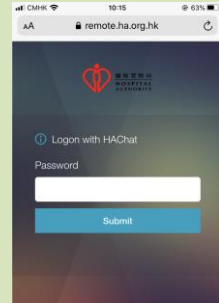

## 2 Logon Flow

For Web bookmark (e.g. ha.home, OWA)

Access HA Remote & Logon with CORP account

<https://remote.ha.org.hk>

For HA Chat / SMS user

- Enter HA CORP account and password

Enter One Time Password

- Enter the OTP message from HA CHAT \ SMS

Access HA Systems

For Token user

- Select "CORP Logon (Token)"
- Enter HA CORP account and password

- Enter token code

For Citrix application (e.g. Citrix ePR, Remote Desktop, I-Drive)