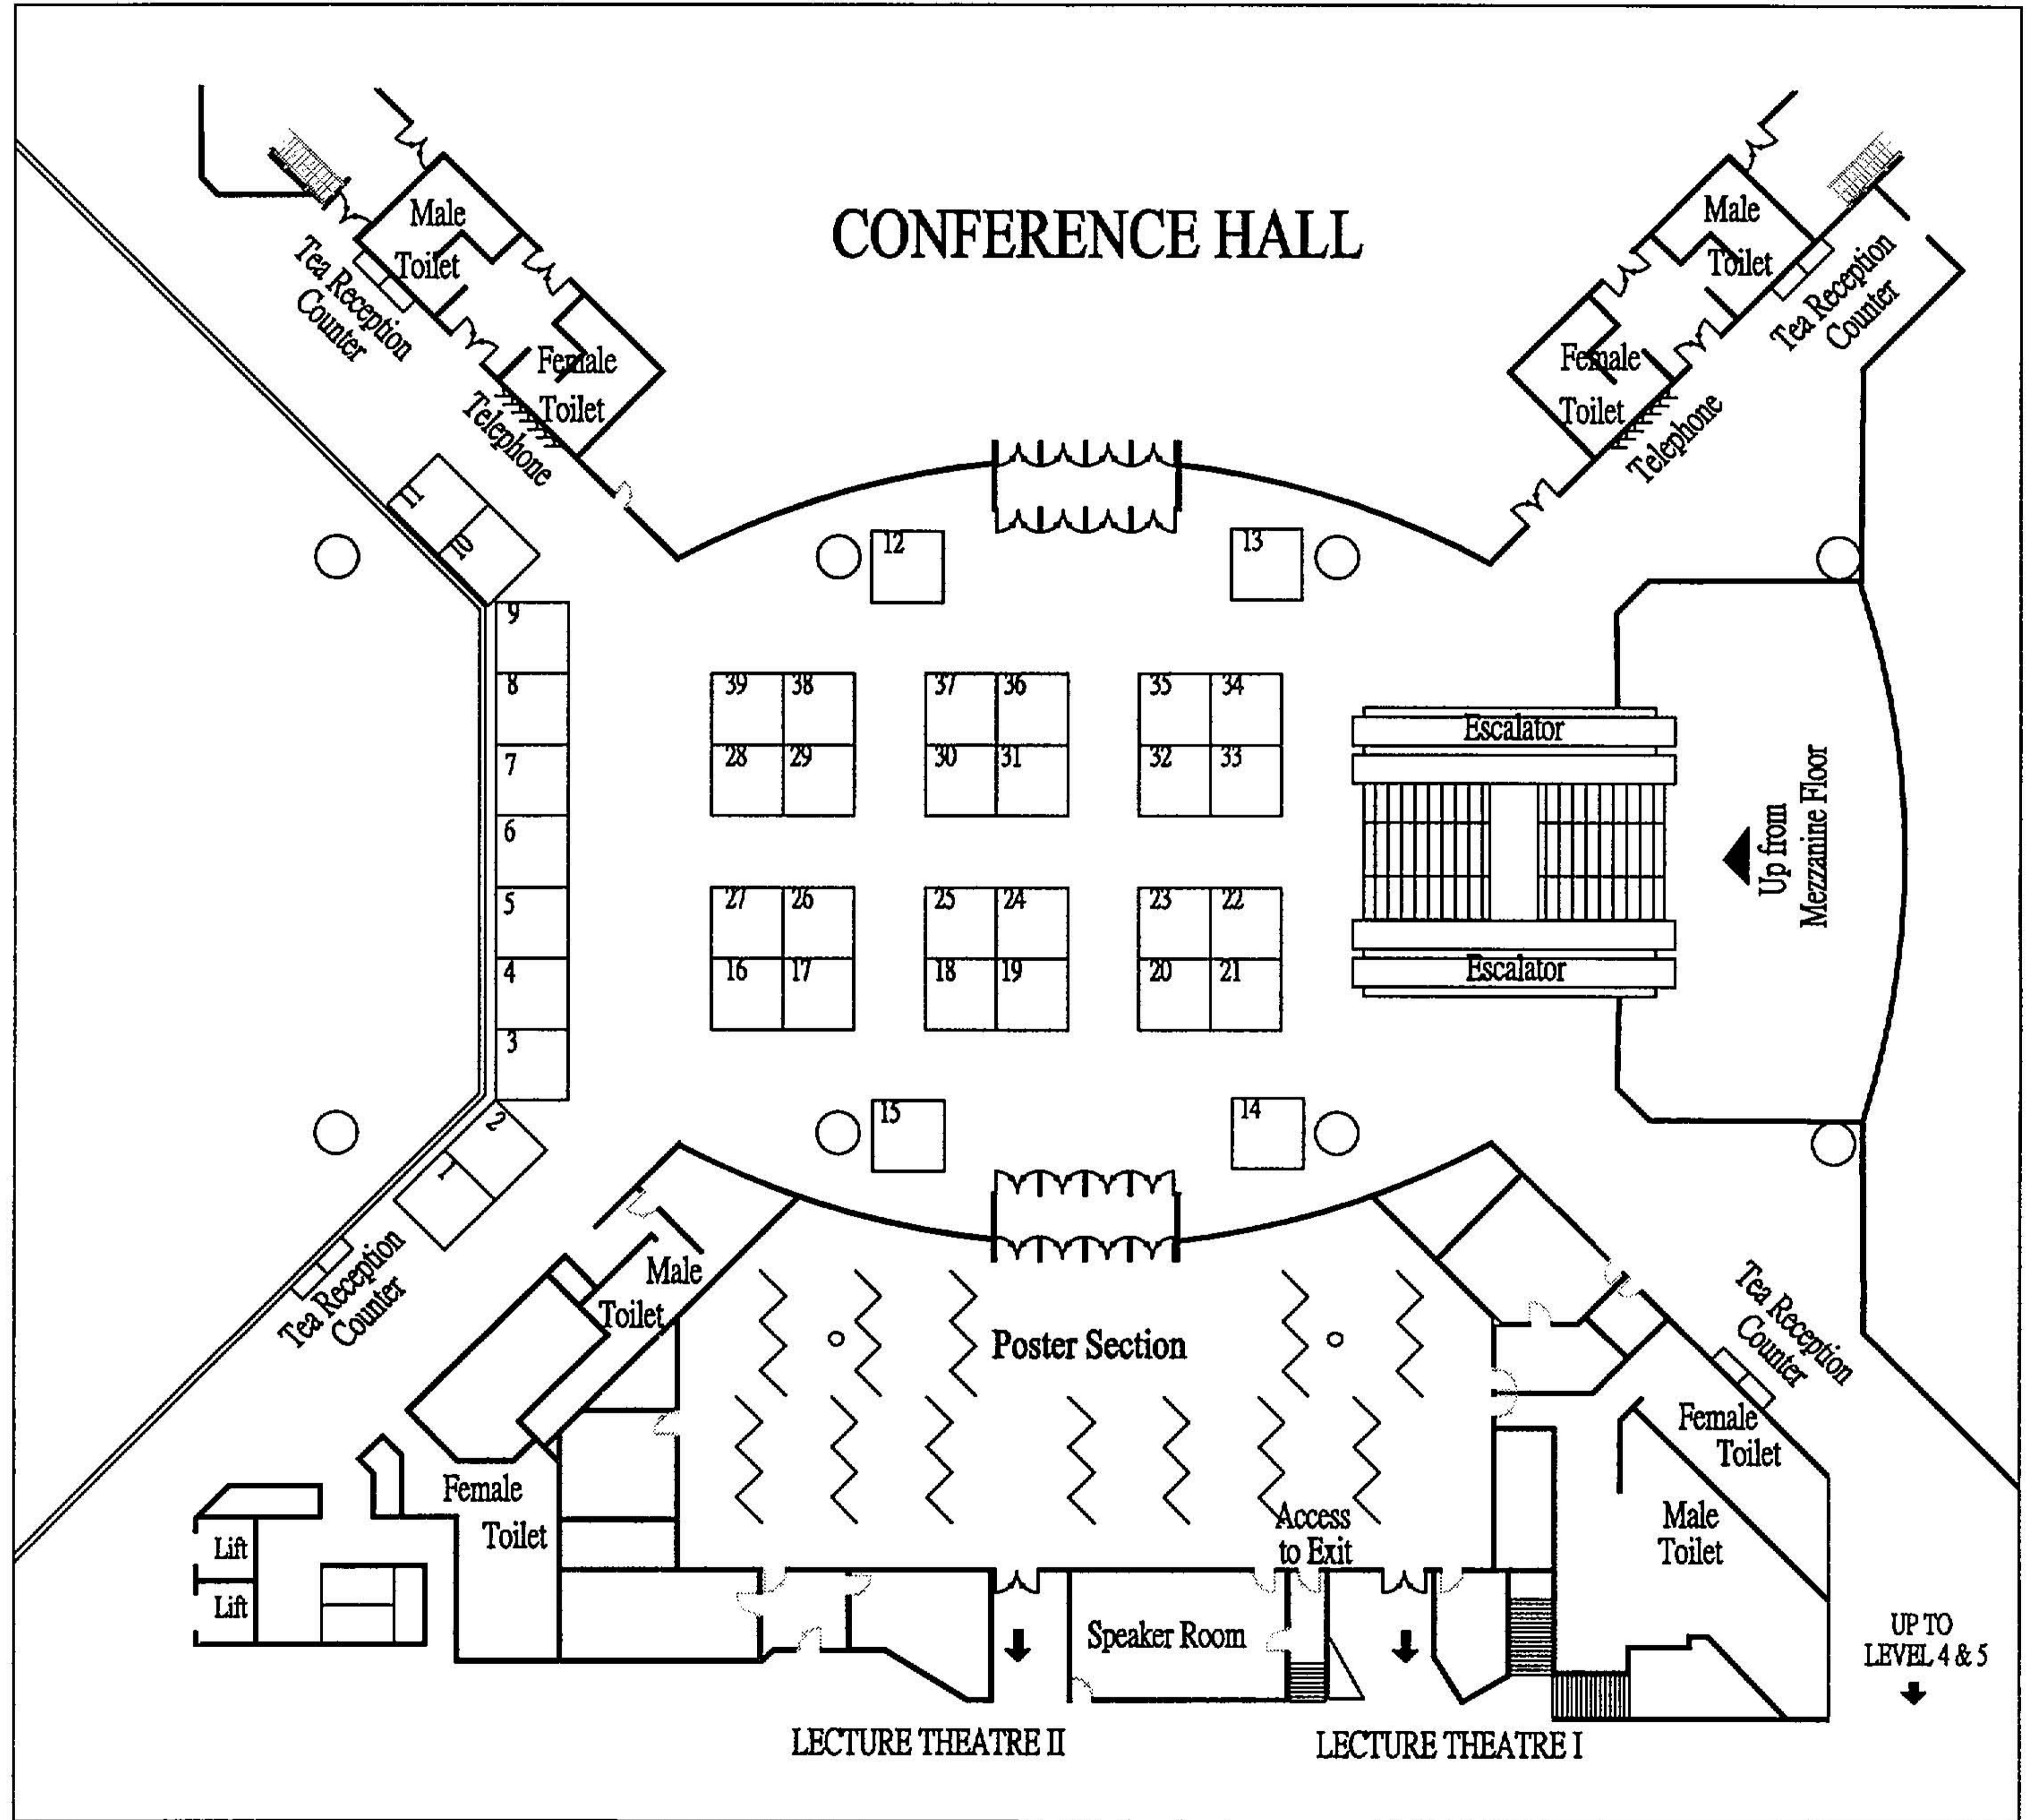

Floor Plan

Hospital Authority Convention 2004

Convention Foyer, Level 2, Hong Kong Convention and Exhibition Centre

39 booths each 9m²

60 display panels each 1.5m/ W